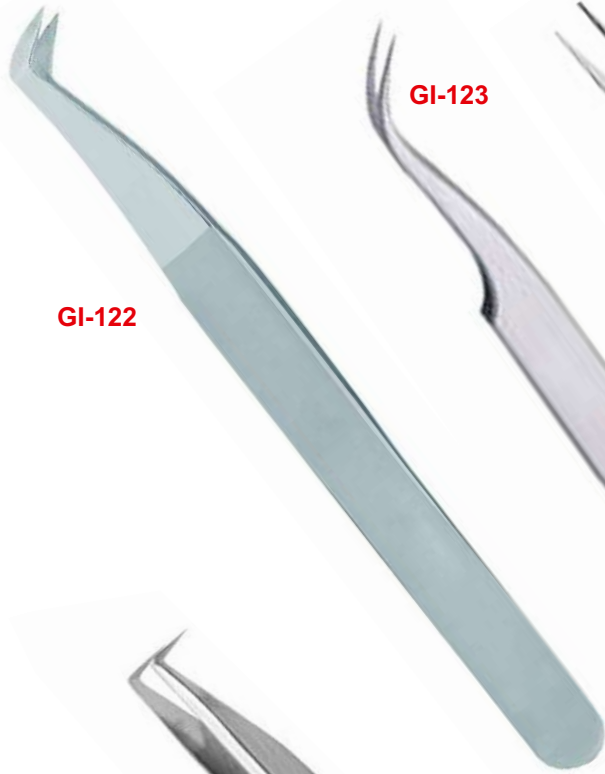

GI-117

Description:

High Quality Material: Eyelash extension tweezers set are made of stainless steel. Non-toxic and odorless, no harm to your nails or your body.

GI-120

GI-119

GI-121

Eyelash Tweezers

Our Range of **Best Selling Products**

GI-138

GI-139

GI-140

GI-141

GI-142

GI-143

Pro Lash Line, Eyelash tweezers, are part of our lightweight, "slim line" collection tweezers. 14 cm in length for extreme comfort and have a 45° angle at the tip which is 5mm in length.