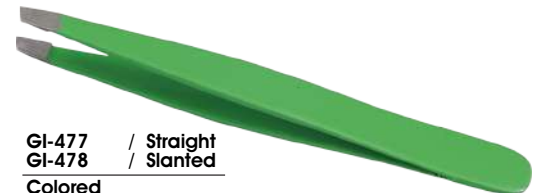

GI-485 / Straight
GI-486 / Slanted
10.5 cm

GI-489 / Straight
GI-490 / Slanted
Colored
10.5 cm

GI-473 / Slanted
GI-474 / Straight
9.5 cm

GI-477 / Straight
GI-478 / Slanted
Colored
9.5 cm

GI-480-A / Straight
GI-481-B / Slanted
Colored
9 cm

GI-483-A / Straight
GI-484-B / Slanted
Double Colored
9.5 cm

GI-487 / Straight
GI-488 / Slanted
Colored
7.5 cm

GI-491 / Straight
7.5 cm

Eye Brow Tweezers

Our Range of Best Selling Products

**SIZE
COLOR
MATERIAL
MOQ**