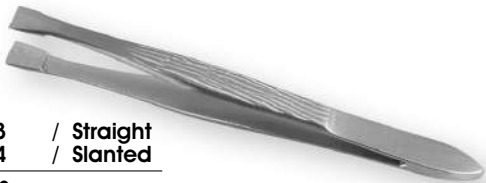

GI-493 / Straight
GI-494 / Slanted
7.5 cm