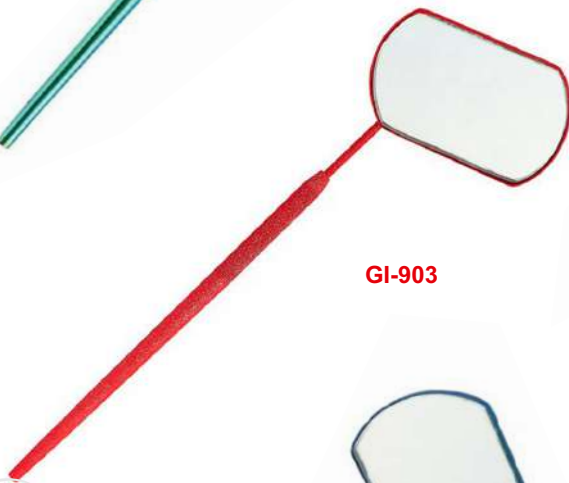

Mirror Large Handles

Our Range of **Best Selling Products**

SIZE
COLOR
MATERIAL
MOQ

ON CUSTOMER DEMAND

GI-903

Description:

LARGE SQUARE: Large square mirror allow you the whole view of the lash line for eyelash extensions
Material: Stainless Steel