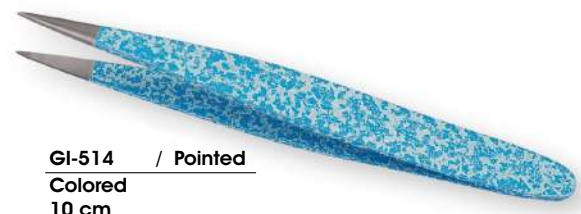

GI-521 / Straight
GI-522 / Slanted
9.5 cm

GI-507 / Slanted
9 cm

GI-509 / Slanted
9 cm

GI-511 / Pointed
10 cm

GI-514 / Pointed
Colored
10 cm

GI-516 / Straight
GI-517 / Slanted
9 cm

GI-519 / Straight
GI-520 / Slanted
Colored
9 cm

GI-523 / Straight
GI-524 / Slanted
Colored
7.25 cm

Eye Brow Tweezers

Our Range of Best Selling Products

SIZE
COLOR
MATERIAL
MOQ

ON CUSTOMER DEMAND

GI-525 / Straight
GI-526 / Slanted
WishBone Style 10 cm
Patent Design No.12252