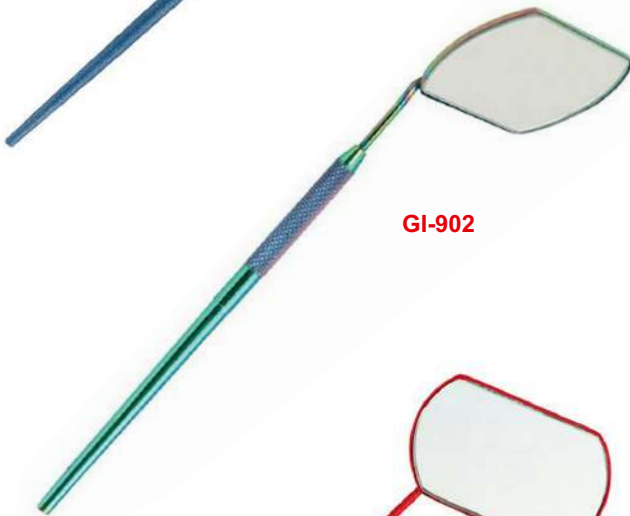

Mirror Large Handles

Our Range of **Best Selling Products**

SIZE
COLOR
MATERIAL
MOQ

ON CUSTOMER DEMAND

GI-901

Description:

LARGE SQUARE: Large square mirror allow you the whole view of the lash line for eyelash extensions
Material: Stainless Steel