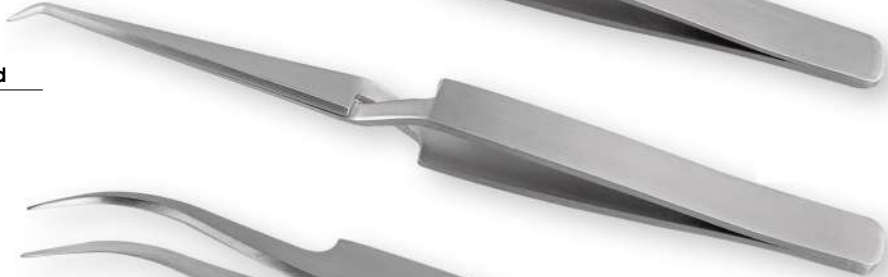

GI-203 / Pointed
11.50 cm