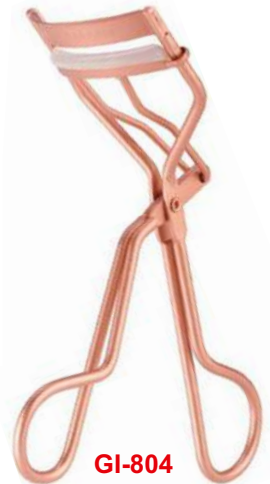

Eyelash Curler

Our Range of Best Selling Products

Rubberized Grip: This eyelash curler was designed with your comfort in mind. Curling: Long-looking curled lashes don't have to be a pain. Curl your lashes quickly and with minimal effort.

This reliable eyelash curler provides lash perfection in a single step Universal Fit:

**SIZE
COLOR
MATERIAL
MOQ**

ON CUSTOMER DEMAND