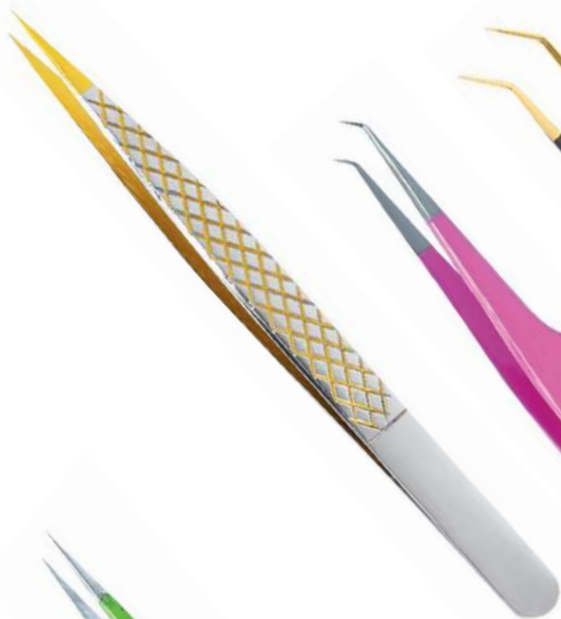

GI-106

GI-107

Description:

Eyelash Extension Tweezers are made up of 100% Surgical grade stainless steel to assure Durability and can be sterilized without rusting.

Eyelash Tweezers

Our Range of **Best Selling Products**