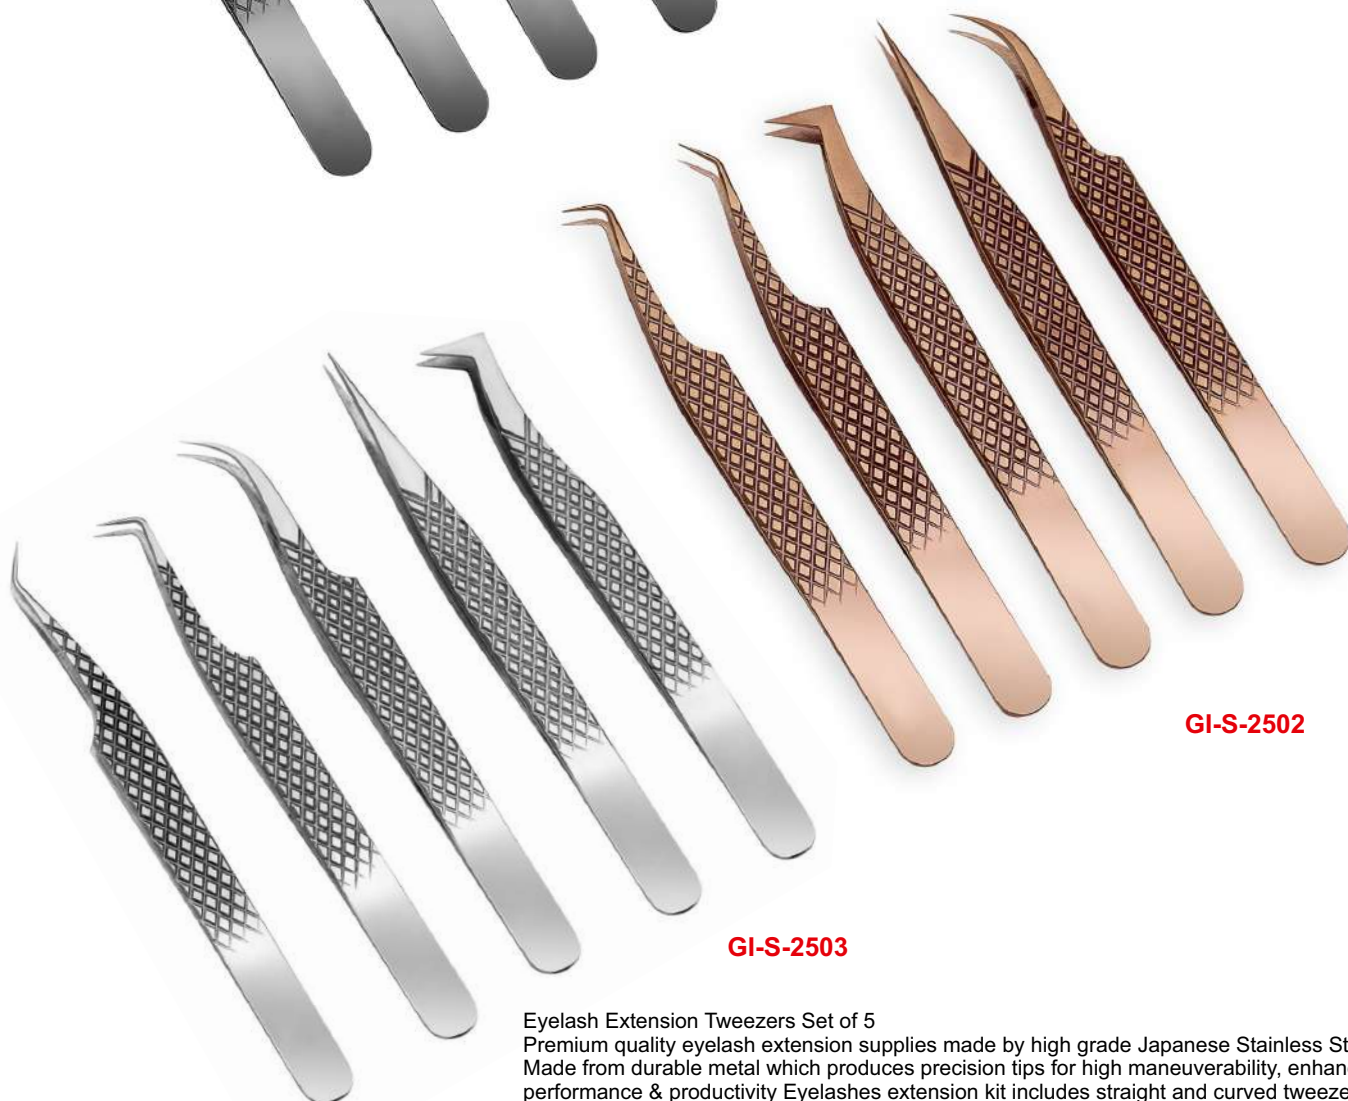

Eyelash Tweezers Set

Our Range of **Best Selling Products**

GI-S-2501

**SIZE
COLOR
MATERIAL
MOQ**

ON CUSTOMER DEMAND

GI-S-2502

GI-S-2503

Eyelash Extension Tweezers Set of 5
Premium quality eyelash extension supplies made by high grade Japanese Stainless Steel. Made from durable metal which produces precision tips for high maneuverability, enhanced performance & productivity Eyelashes extension kit includes straight and curved tweezers, 45 degree & 90 degree angled tweezers & volume boot lash tweezers. Covered with protective caps. Lash Technician approved & recommended

Eyelash Tweezers Set

Our Range of **Best Selling Products**

SIZE
COLOR
MATERIAL
MOQ

ON CUSTOMER DEMAND

GI-S-2505

GI-S-2506

Eyelash Extension Tweezers Set of 5
Premium quality eyelash extension supplies made by high grade Japanese Stainless Steel. Made from durable metal which produces precision tips for high maneuverability, enhanced performance & productivity Eyelashes extension kit includes straight and curved tweezers, 45 degree & 90 degree angled tweezers & volume boot lash tweezers. Covered with protective caps. Lash Technician approved & recommended