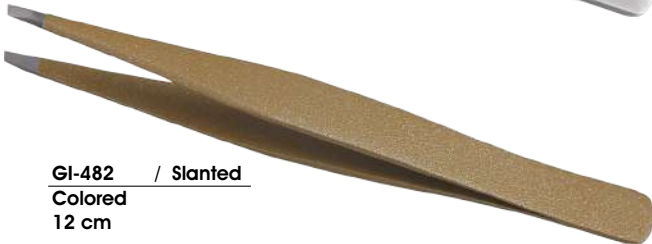

Our Range of Best Selling Products

SIZE
COLOR
MATERIAL
MOQ

ON CUSTOMER DEMAND

GI-471 / Straight
GI-472 / Slanted
8.5 cm

GI-475 / Straight
GI-476 / Slanted
8.5 cm

GI-479 / Straight
12 cm

GI-482 / Slanted
Colored
12 cm

GI-485 / Straight
GI-486 / Slanted
10.5 cm

GI-489 / Straight
GI-490 / Slanted
Colored
10.5 cm

GI-473 / Slanted
GI-474 / Straight
9.5 cm

GI-477 / Straight
GI-478 / Slanted
Colored
9.5 cm

GI-480-A / Straight
GI-481-B / Slanted
Colored
9 cm