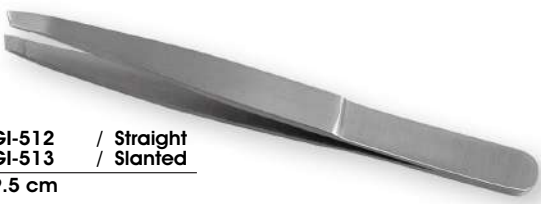

GI-499 / Straight
GI-500 / Slanted
9 cm

GI-502 / Pointed
GI-503 / Straight
GI-504 / Slanted
Tweezers with Magnifier
9.5 cm

GI-501 / Pointed
9 cm

Eye Brow Tweezers

Our Range of Best Selling Products

SIZE
COLOR
MATERIAL
MOQ

ON CUSTOMER DEMAND

GI-505 / Straight
GI-506 / Slanted
7.25 cm

GI-508 / Slanted
8.75 cm

GI-510 / Slanted
Colored
8.75 cm

GI-512 / Straight
GI-513 / Slanted
9.5 cm

GI-515 / Straight
8.5 cm

GI-518 / Pointed
9 cm

GI-521 / Straight
GI-522 / Slanted
9.5 cm

GI-507 / Slanted
9 cm

GI-509 / Slanted
9 cm

GI-511 / Pointed
10 cm

GI-514 / Pointed
Colored
10 cm

GI-516 / Straight
GI-517 / Slanted
9 cm

GI-519 / Straight
GI-520 / Slanted
Colored
9 cm