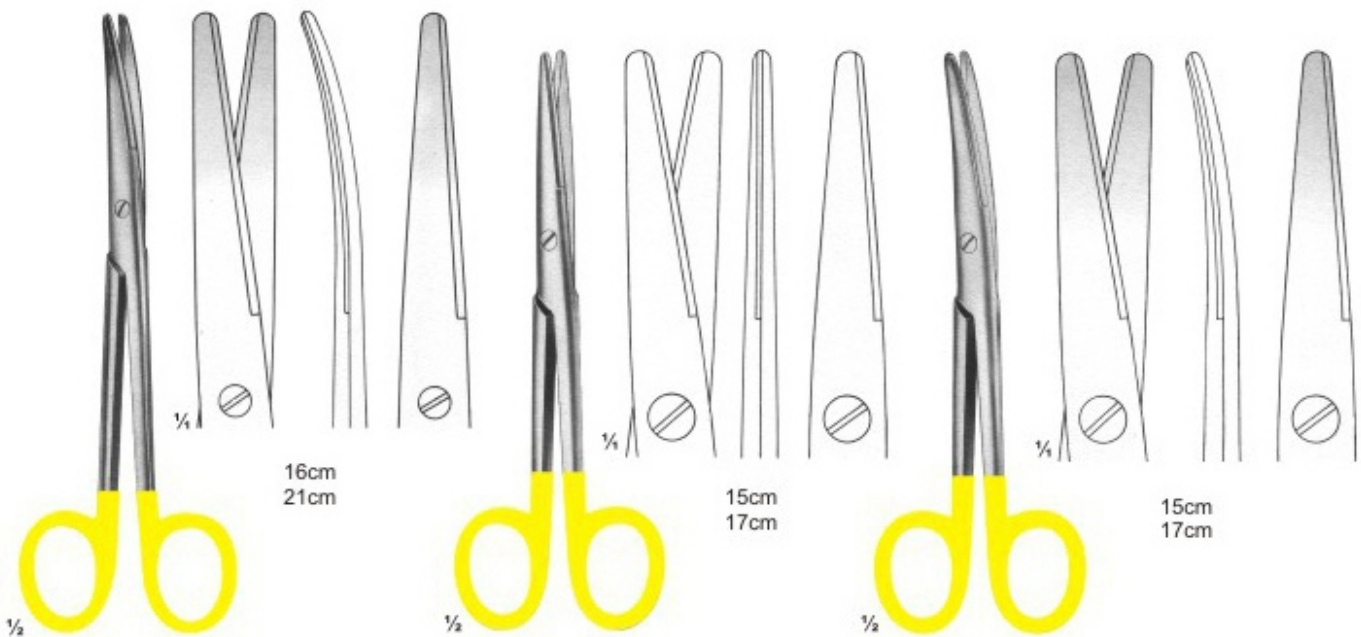

Scissors
Art# GI-DE-4207
Size: 12.5cm
Detail: QUINBY, Suture-/gum scissors, str.

Scissors
Art# GI-DE-4208
Size: 13cm
Detail: FOX, Suture-/gum scissors, str., Plain

Scissors
Art# GI-DE-4209
Size: 17cm
Detail: DEAN, Suture-/gum scissors, str., Plain

Scissors
Art# GI-DE-4210
Size: 13cm
Detail: SPENCER, ligature scissors

SCISSORS WITH TUNGSTEN

GRABQ INTERNATIONAL

WE PROVIDE TOP PRODUCTS

Scissors
Art# GI-DE-4211
Size: 16cm
Detail: MAYO-LEXER
 Straight

Scissors
Art# GI-DE-4212
Size: 16cm
Detail: MAYO-LEXER
 Curved

Scissors
Art# GI-DE-4213
Size: 16cm, 21cm
Detail: LEXER
 Straight

Scissors
Art# GI-DE-4214
Size: 16, 21cm
Detail: LEXER
 Curved

Scissors
Art# GI-DE-4215
Size: 15, 17cm
Detail: MAYO-STILLE
 Straight

Scissors
Art# GI-DE-4216
Size: 15, 17cm
Detail: MAYO-STILLE
 Curved