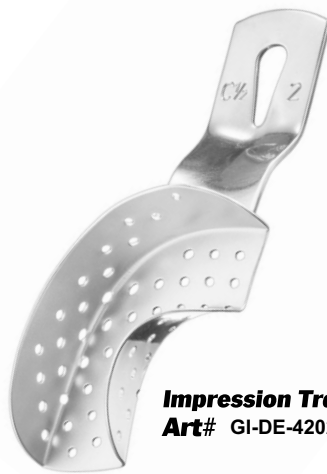

Needle Holders Standard
Art# GI-DE-4104
Size: 14cm
Detail: MATHIEU

Needle Holders Standard
Art# GI-DE-4105
Size: 13cm
Detail: CASTROVIEJO, Round

NEEDLE HOLDER TC GOLD

Needle Holders TC
Art# GI-DE-4106
Size: 13cm
Detail: HALSEY,
 Needle Holder TC

Needle Holders TC
Art# GI-DE-4107
Size: 14cm
Detail: OLSEN-HEGAR,
 Needle Holder TC

Needle Holders TC
Art# GI-DE-4108
Size: 18cm
Detail: TOENNIS,
 Needle Holder TC

Needle Holders TC
Art# GI-DE-4109
Size: 20cm
Detail: MATHIEU, Delic Jaws,
 Needle Holder TC

Needle Holders TC
Art# GI-DE-4110
Size: 16cm
Detail: GILLIES, w.scrs
 Needle Holder TC

IMPRESSION TRAYS

GRABQ INTERNATIONAL

WE PROVIDE TOP PRODUCTS

Impression Trays
Art# GI-DE-4201

Impression Trays
Art# GI-DE-4202

Impression Trays
Art# GI-DE-4203

Impression Trays
Art# GI-DE-4204

Impression Trays
Art# GI-DE-4205

Impression Trays
Art# GI-DE-4206

Impression Trays
Art# GI-DE-4207

Impression Trays
Art# GI-DE-4208

Impression Trays
Art# GI-DE-4209