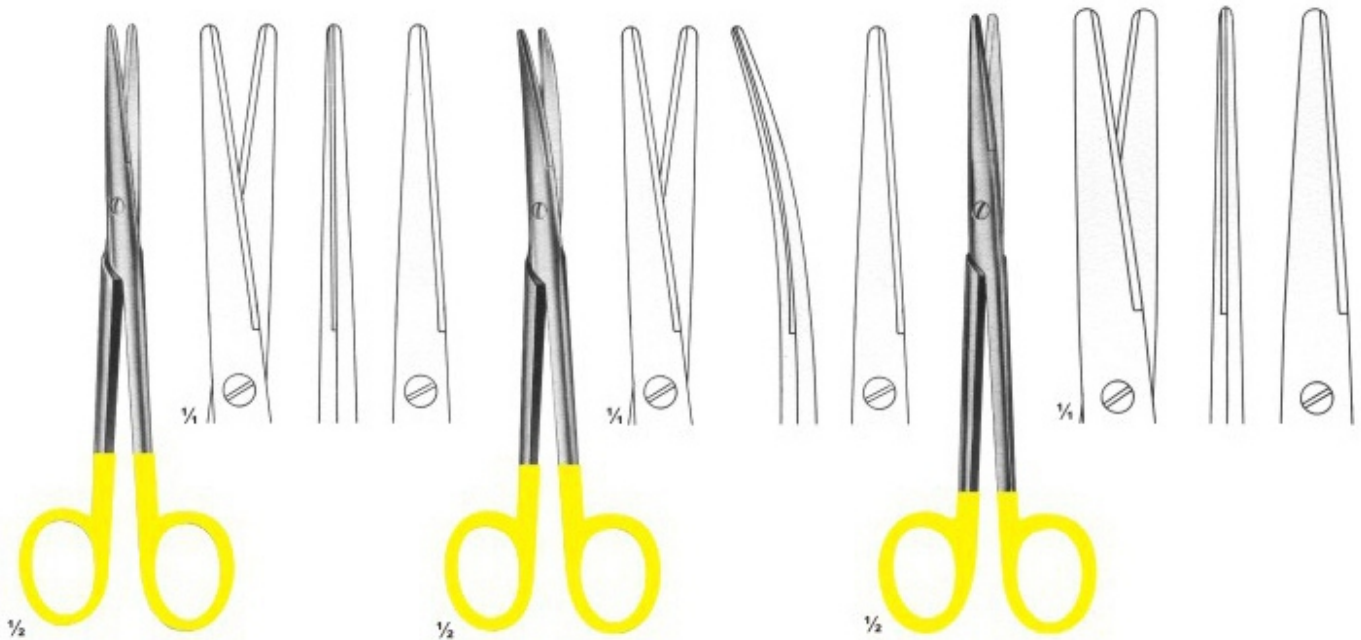

Scissors
Art# GI-DE-4204
Size: 11.5cm
Detail: Suture-/gum scrs, str., large ring

Scissors
Art# GI-DE-4205
Size: 13cm
Detail: Suture-/gum scrs, str., curved

Scissors
Art# GI-DE-4206
Size: 11.5cm
Detail: Suture-/gum scrs, str., curved

Scissors
Art# GI-DE-4207
Size: 12.5cm
Detail: QUINBY, Suture-/gum scissors, str.

Scissors
Art# GI-DE-4208
Size: 13cm
Detail: FOX, Suture-/gum scissors, str., Plain

Scissors
Art# GI-DE-4209
Size: 17cm
Detail: DEAN, Suture-/gum scissors, str., Plain

Scissors
Art# GI-DE-4210
Size: 13cm
Detail: SPENCER, ligature scissors

SCISSORS WITH TUNGSTEN

GRABQ INTERNATIONAL

WE PROVIDE TOP PRODUCTS

Scissors
Art# GI-DE-4211
Size: 16cm
Detail: MAYO-LEXER
 Straight

Scissors
Art# GI-DE-4212
Size: 16cm
Detail: MAYO-LEXER
 Curved

Scissors
Art# GI-DE-4213
Size: 16cm, 21cm
Detail: LEXER
 Straight

Scissors
Art# GI-DE-4214
Size: 16, 21cm
Detail: LEXER
 Curved

Scissors
Art# GI-DE-4215
Size: 15, 17cm
Detail: MAYO-STILLE
 Straight

Scissors
Art# GI-DE-4216
Size: 15, 17cm
Detail: MAYO-STILLE
 Curved